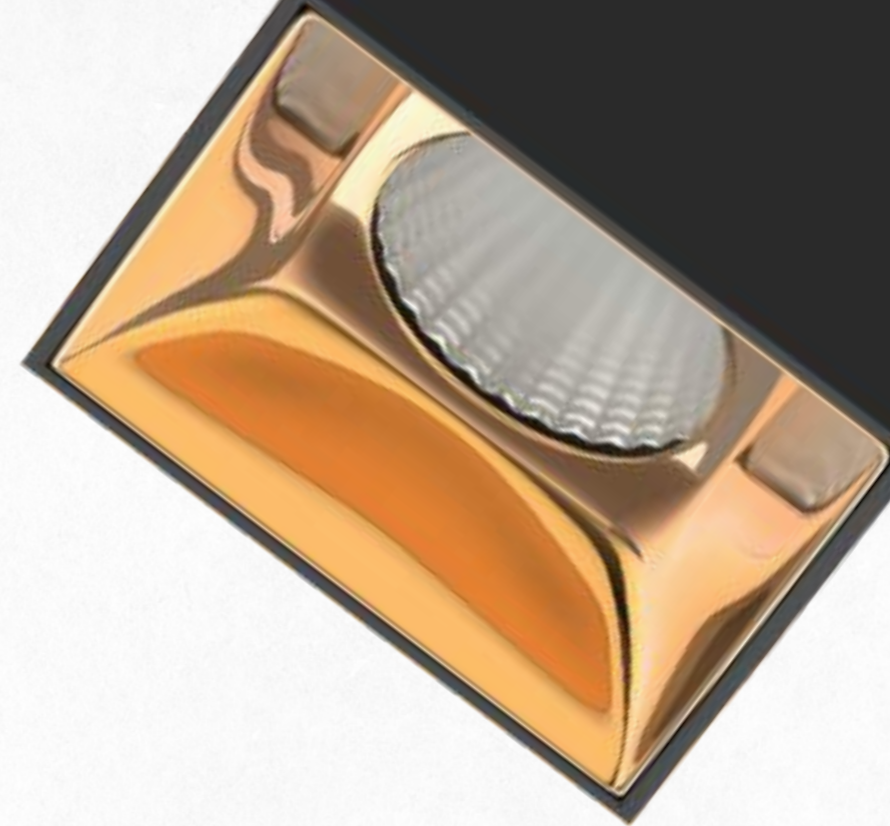

Beauty of Light

Experience our COB Surface lights, beautiful and glittering.
Compliments any decor with its changeable colour options.
Suitable for living rooms, showrooms and restaurants.
Beautiful yet Bright.

COB SURFACE LIGHTS

Product Code	Wattage	Ring	Colour	Size (mm) D X H	Cut Size (mm)	M.R.P. (₹)	STD. Pkg.
SIRIO COB SURFACE LIGHTS - ROUND - 8W BLACK HOUSING							
FLS 7218	8W	Metallic Black	CW	75 X 95	N/A	1179.00	20
FLS 7219	8W	Metallic Black	NW	75 X 95	N/A	1179.00	20
FLS 7220	8W	Metallic Black	WW	75 X 95	N/A	1179.00	20
SIRIO COB SURFACE LIGHTS - ROUND - 8W BLACK HOUSING							
FLS 7221	8W	Metallic Rose Gold	CW	75 X 95	N/A	1179.00	20
FLS 7222	8W	Metallic Rose Gold	NW	75 X 95	N/A	1179.00	20
FLS 7223	8W	Metallic Rose Gold	WW	75 X 95	N/A	1179.00	20
SIRIO COB SURFACE LIGHTS - ROUND - 8W WHITE HOUSING							
FLS 7227	8W	Metallic Black	CW	75 X 95	N/A	1179.00	20
FLS 7228	8W	Metallic Black	NW	75 X 95	N/A	1179.00	20
FLS 7229	8W	Metallic Black	WW	75 X 95	N/A	1179.00	20
SIRIO COB SURFACE LIGHTS - ROUND - 8W WHITE HOUSING							
FLS 7230	8W	Metallic Rose Gold	CW	75 X 95	N/A	1179.00	20
FLS 7231	8W	Metallic Rose Gold	NW	75 X 95	N/A	1179.00	20
FLS 7232	8W	Metallic Rose Gold	WW	75 X 95	N/A	1179.00	20
SIRIO COB SURFACE LIGHTS - ROUND - 16W BLACK HOUSING							
FLS 7251	16W	Metallic Black	CW	75 X 135	N/A	1726.00	20
FLS 7252	16W	Metallic Black	NW	75 X 135	N/A	1726.00	20
FLS 7253	16W	Metallic Black	WW	75 X 135	N/A	1726.00	20
SIRIO COB SURFACE LIGHTS - ROUND - 16W BLACK HOUSING							
FLS 7254	16W	Metallic Rose Gold	CW	75 X 135	N/A	1726.00	20
FLS 7255	16W	Metallic Rose Gold	NW	75 X 135	N/A	1726.00	20
FLS 7256	16W	Metallic Rose Gold	WW	75 X 135	N/A	1726.00	20
SIRIO COB SURFACE LIGHTS - ROUND - 16W WHITE HOUSING							
FLS 7260	16W	Metallic Black	CW	75 X 135	N/A	1726.00	20
FLS 7261	16W	Metallic Black	NW	75 X 135	N/A	1726.00	20
FLS 7262	16W	Metallic Black	WW	75 X 135	N/A	1726.00	20
SIRIO COB SURFACE LIGHTS - ROUND - 16W WHITE HOUSING							
FLS 7263	16W	Metallic Rose Gold	CW	75 X 135	N/A	1726.00	20
FLS 7264	16W	Metallic Rose Gold	NW	75 X 135	N/A	1726.00	20
FLS 7265	16W	Metallic Rose Gold	WW	75 X 135	N/A	1726.00	20