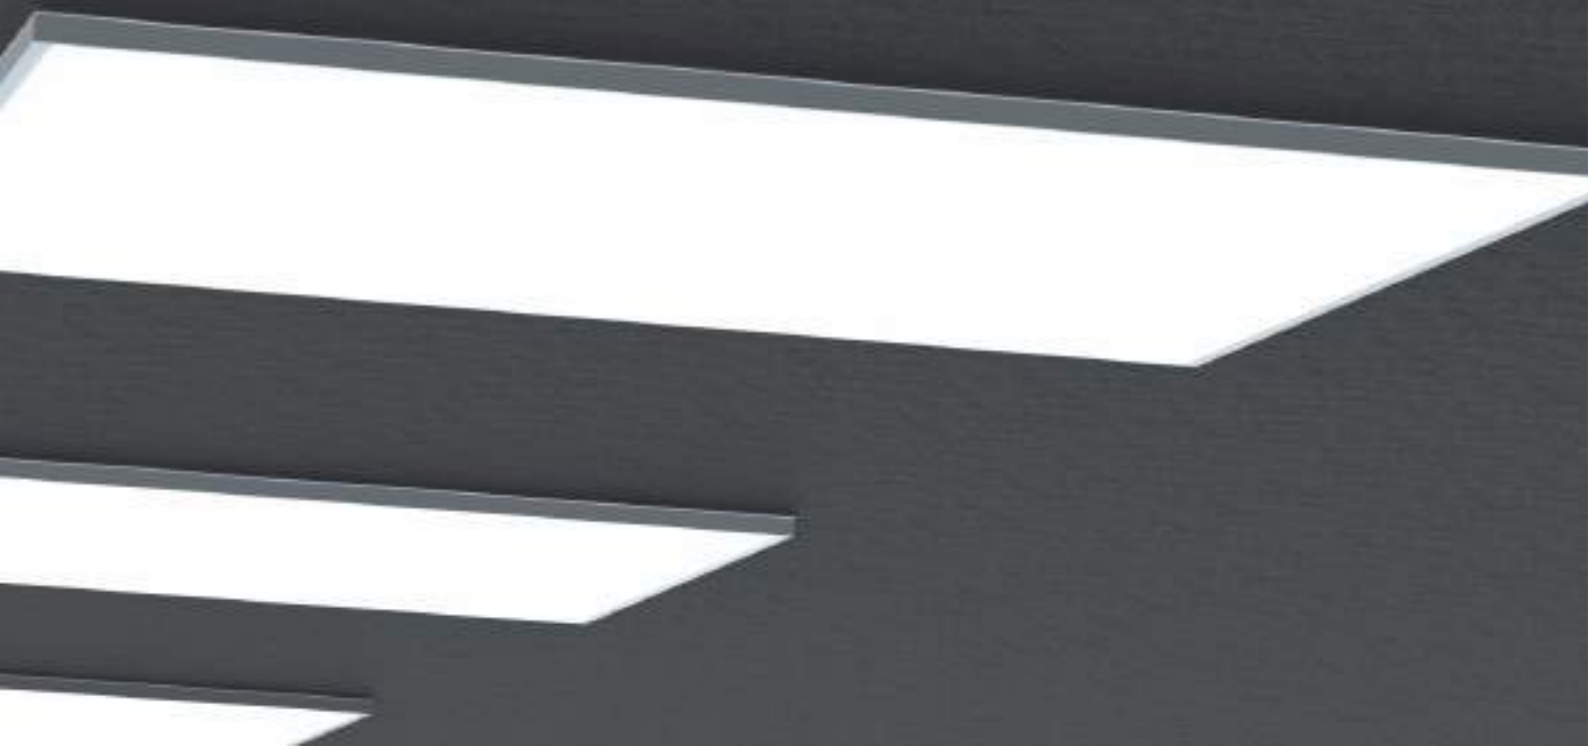

Squares that glow

Enhance your space with 2x2 square sleek LED panels, offering a modern and minimalistic lighting solution. These panels provide uniform, glare-free illumination, ideal for offices and commercial areas. Easy to install, their slim design seamlessly integrates into any ceiling.