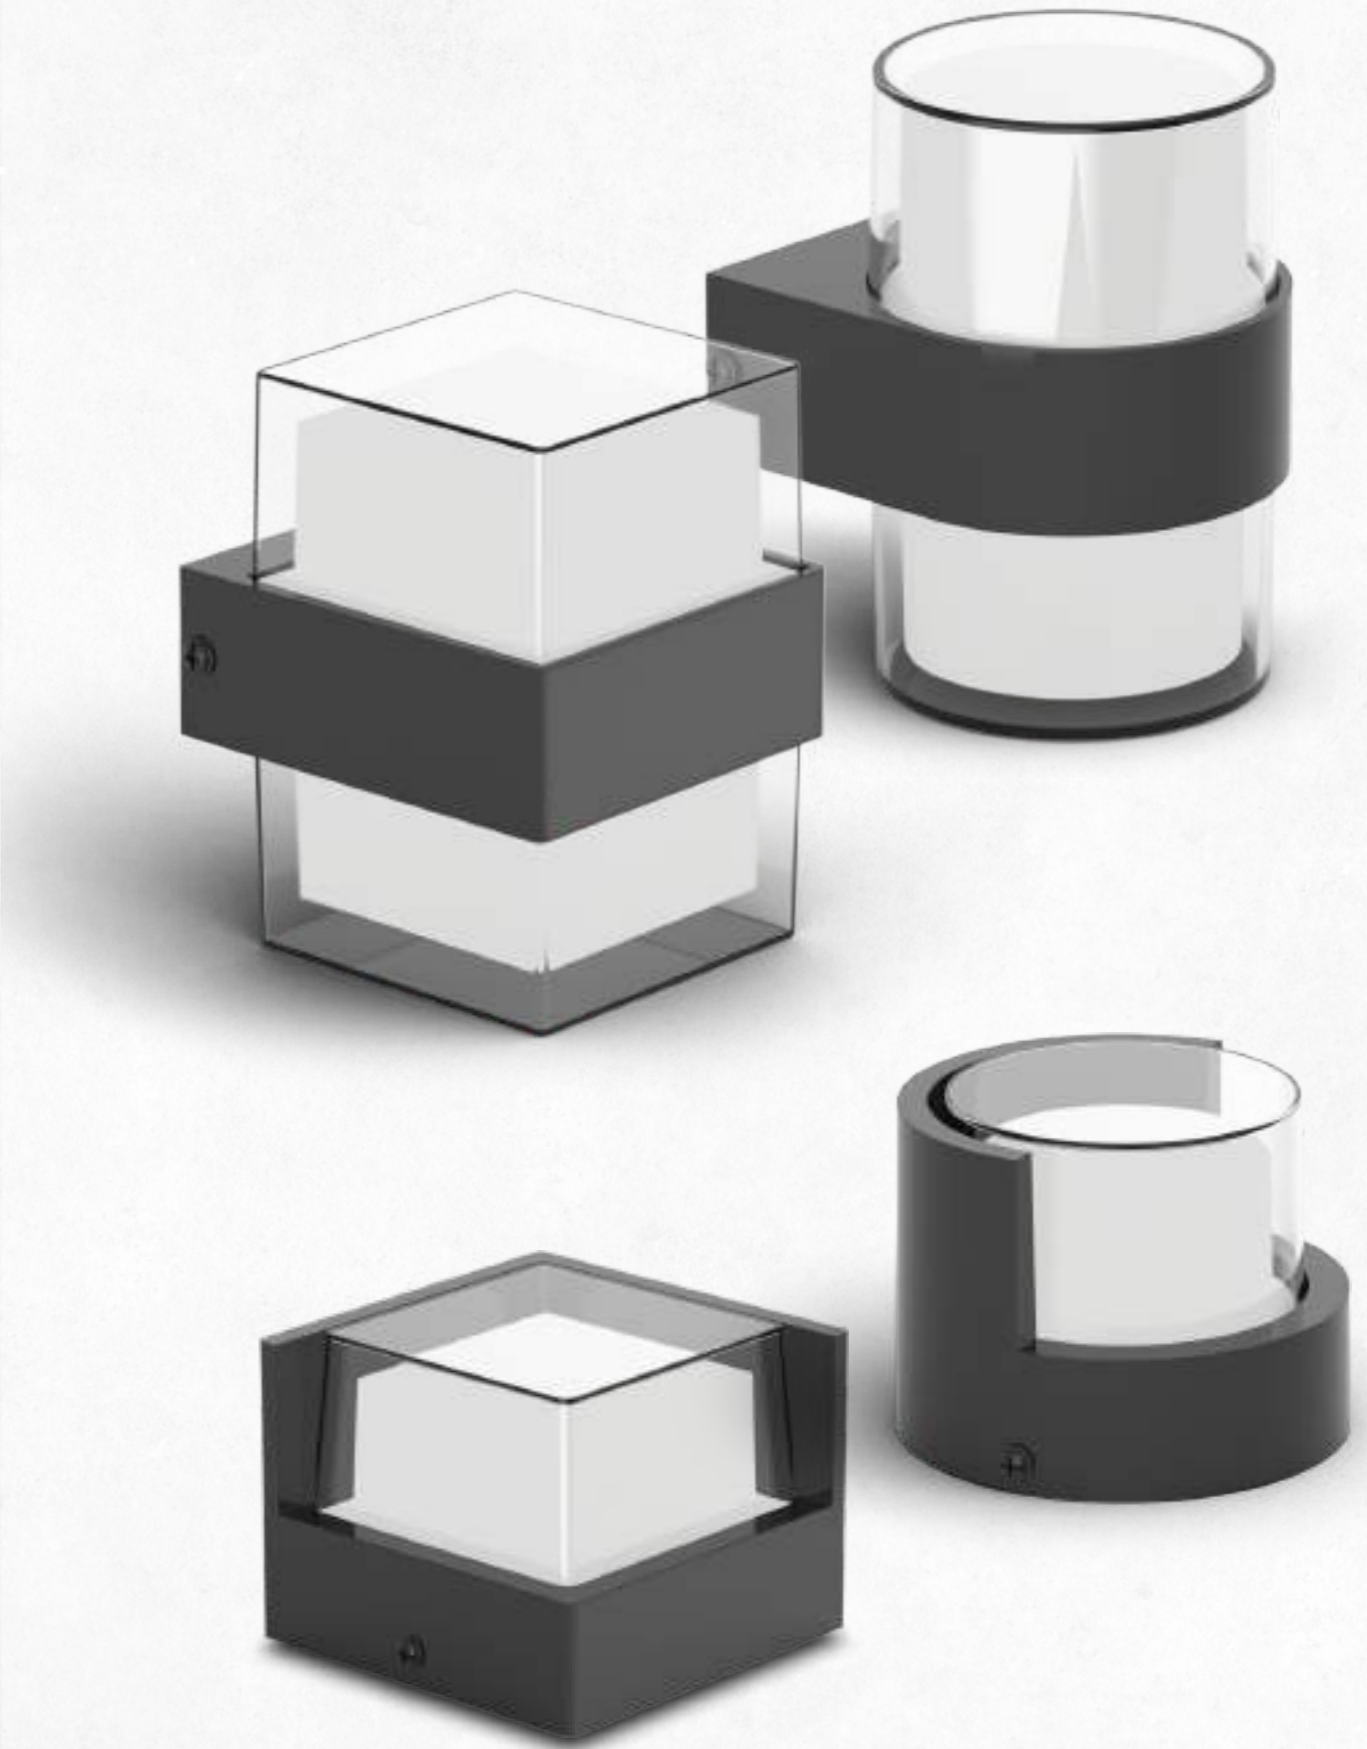

Enhance Outdoor Ambiance

Outdoor wall lights offer practical illumination for pathways and entryways, ensuring safety and security after the dark. Their durable construction withstands weather conditions, while stylish designs complement any outdoor decor, enhancing the overall ambiance of the exterior of your home's.