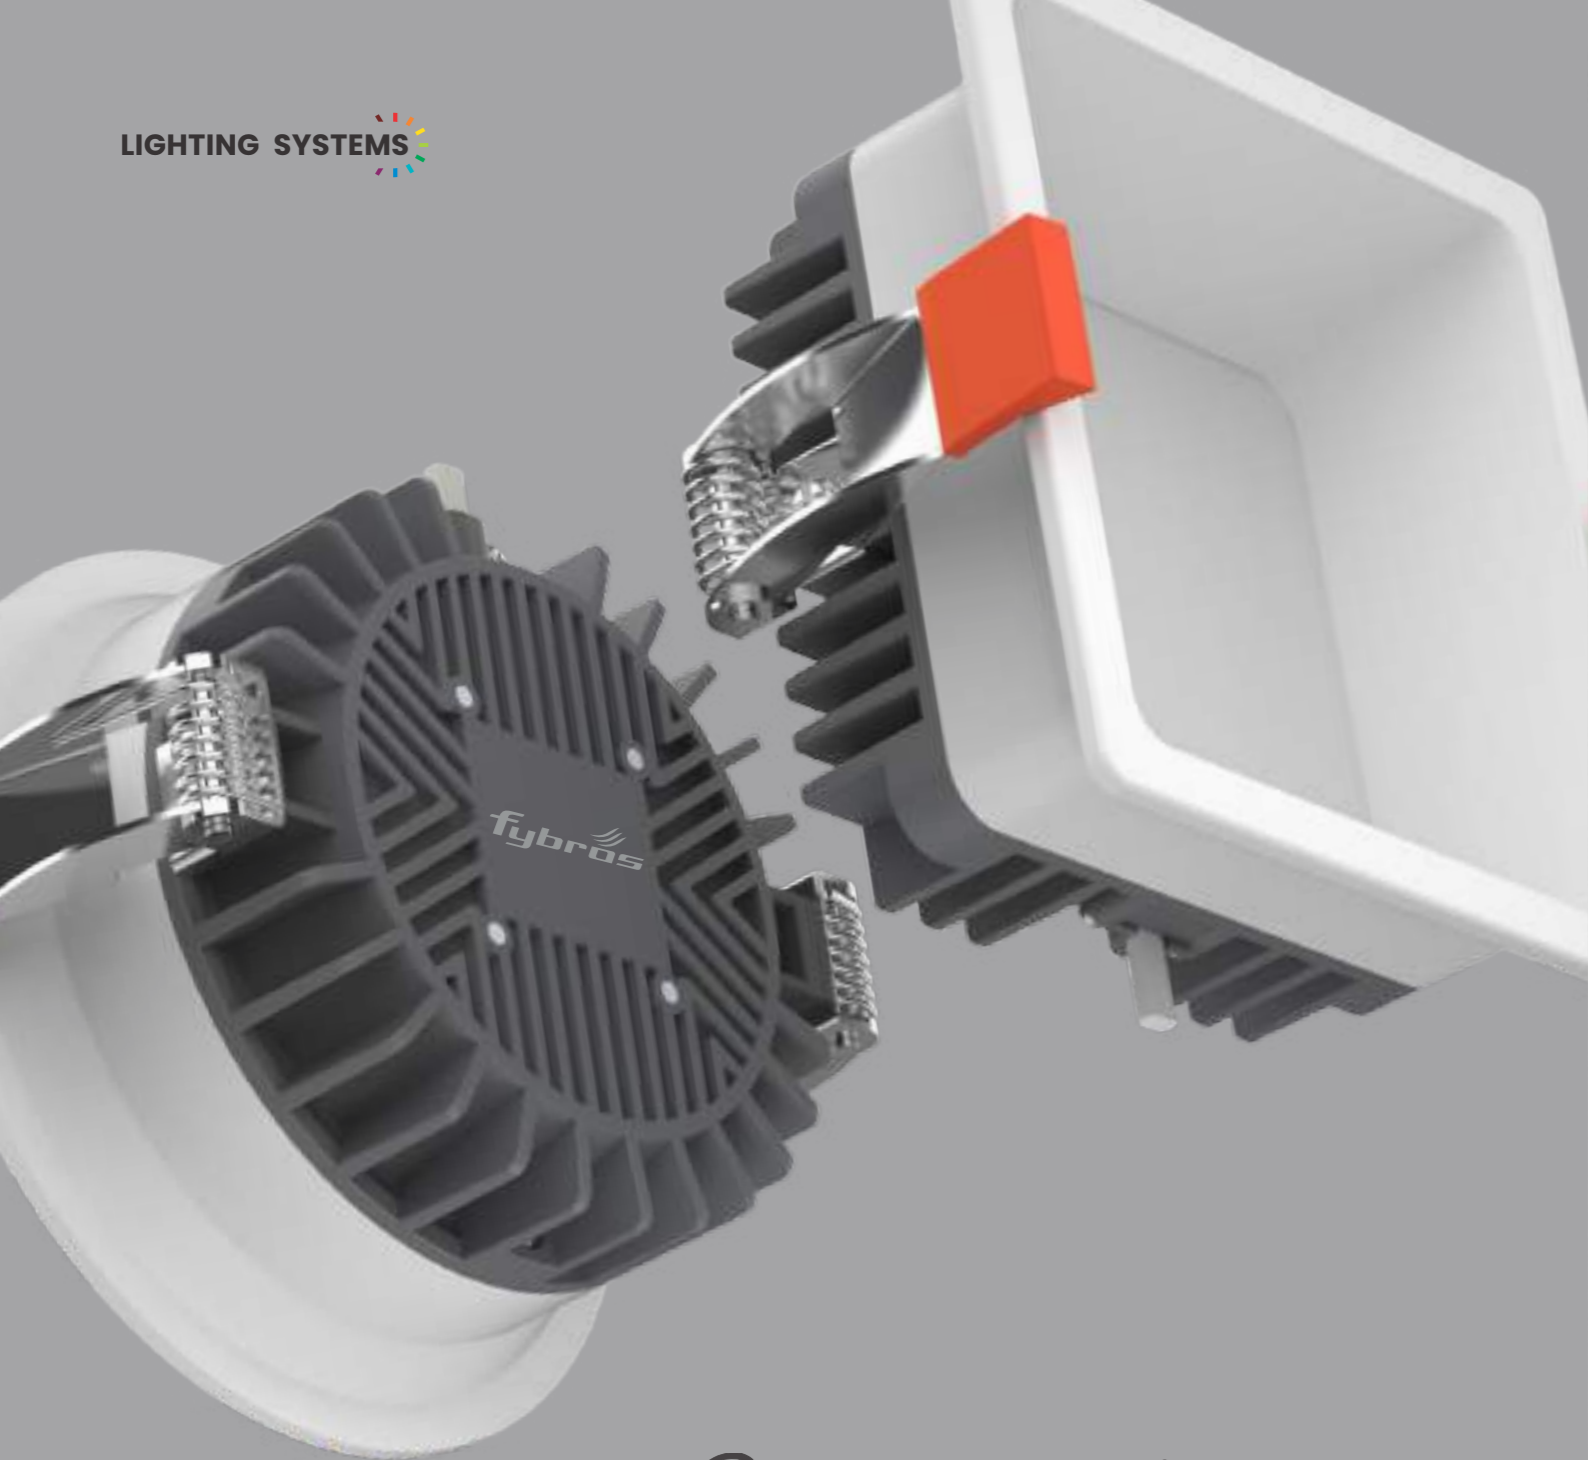

Discreet Lighting

Discover the brilliance of DEEP LED panels, designed to deliver superior illumination for any setting. These panels ensure uniform light distribution, reducing glare and enhanced visual comfort in offices, schools, and retail spaces. With their energy-efficient technology, DEEP LED panels offer long-lasting performance and significant energy savings. Their sleek, modern design seamlessly fits into any ceiling, providing a clean and stylish look. Upgrade to DEEP LED panels for unparalleled brightness and contemporary aesthetics.

Product Code	Wattage	Type	Colour	Cut Size (mm)	M.R.P. (₹)	STD. Pkg.
LUME DEEP PANEL LIGHTS - 15W - ROUND						
FLS 7575	15W	ROUND	CW	120 X 50	1250.00	20
FLS 7576	15W	ROUND	NW	120 X 50	1250.00	20
FLS 7577	15W	ROUND	WW	120 X 50	1250.00	20

LUME DEEP PANEL LIGHTS - 20W - ROUND						
FLS 7581	20W	ROUND	CW	155 X 55	1650.00	20
FLS 7582	20W	ROUND	NW	155 X 55	1650.00	20
FLS 7583	20W	ROUND	WW	155 X 55	1650.00	20

LUME DEEP PANEL LIGHTS - 25W - ROUND						
FLS 7587	25W	ROUND	CW	175 X 55	2050.00	20
FLS 7588	25W	ROUND	NW	175 X 55	2050.00	20
FLS 7589	25W	ROUND	WW	175 X 55	2050.00	20

LUME DEEP PANEL LIGHTS - 15W - SQUARE						
FLS 7578	15W	SQUARE	CW	110 X 50	1250.00	20
FLS 7579	15W	SQUARE	NW	110 X 50	1250.00	20
FLS 7580	15W	SQUARE	WW	110 X 50	1250.00	20

LUME DEEP PANEL LIGHTS - 20W - SQUARE						
FLS 7584	20W	SQUARE	CW	145 X 55	1650.00	20
FLS 7585	20W	SQUARE	NW	145 X 55	1650.00	20
FLS 7586	20W	SQUARE	WW	145 X 55	1650.00	20

LUME DEEP PANEL LIGHTS - 25W - SQUARE						
FLS 7590	25W	SQUARE	CW	170 X 55	2050.00	20
FLS 7591	25W	SQUARE	NW	170 X 55	2050.00	20
FLS 7592	25W	SQUARE	WW	170 X 55	2050.00	20